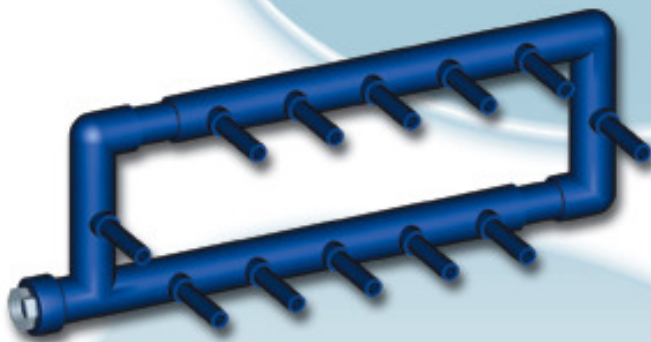

# Standpipes & Pipes

*[on request made to measure from DN20 to 110 mm]*

**S O L Y D**