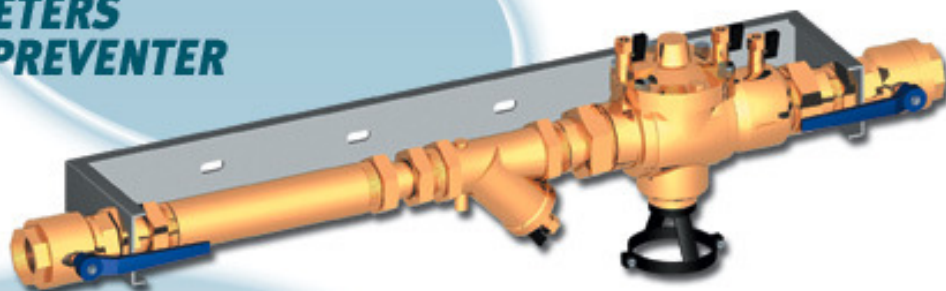

**SUPPORT FOR
WATER METER**

... from DN15 to 40

SUPPORT AVOLO

**S u p p o r t s f o r
W a t e r m e t e r s**

**SUPPORT
FOR WATER METERS
+ BACKFLOW PREVENTER**

... from 1/2" to 2"

**SUPPORT FOR BACKFLOW
PREVENTERS**

... from 1/2" to 2"

S O L Y D