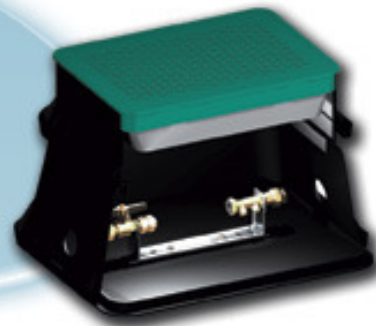

**REINFORCED  
POLYESTER**  
Manhole for water meters

**"ABRIO" MANHOL**

# Manholes

**POLYPROPYLENE MANHOLE  
FOR WATER METERS**

**"COMPOZIT" &  
"MULTICOMPOZIT" MANHOLE**  
Frost resistant connection

**S O L Y D**